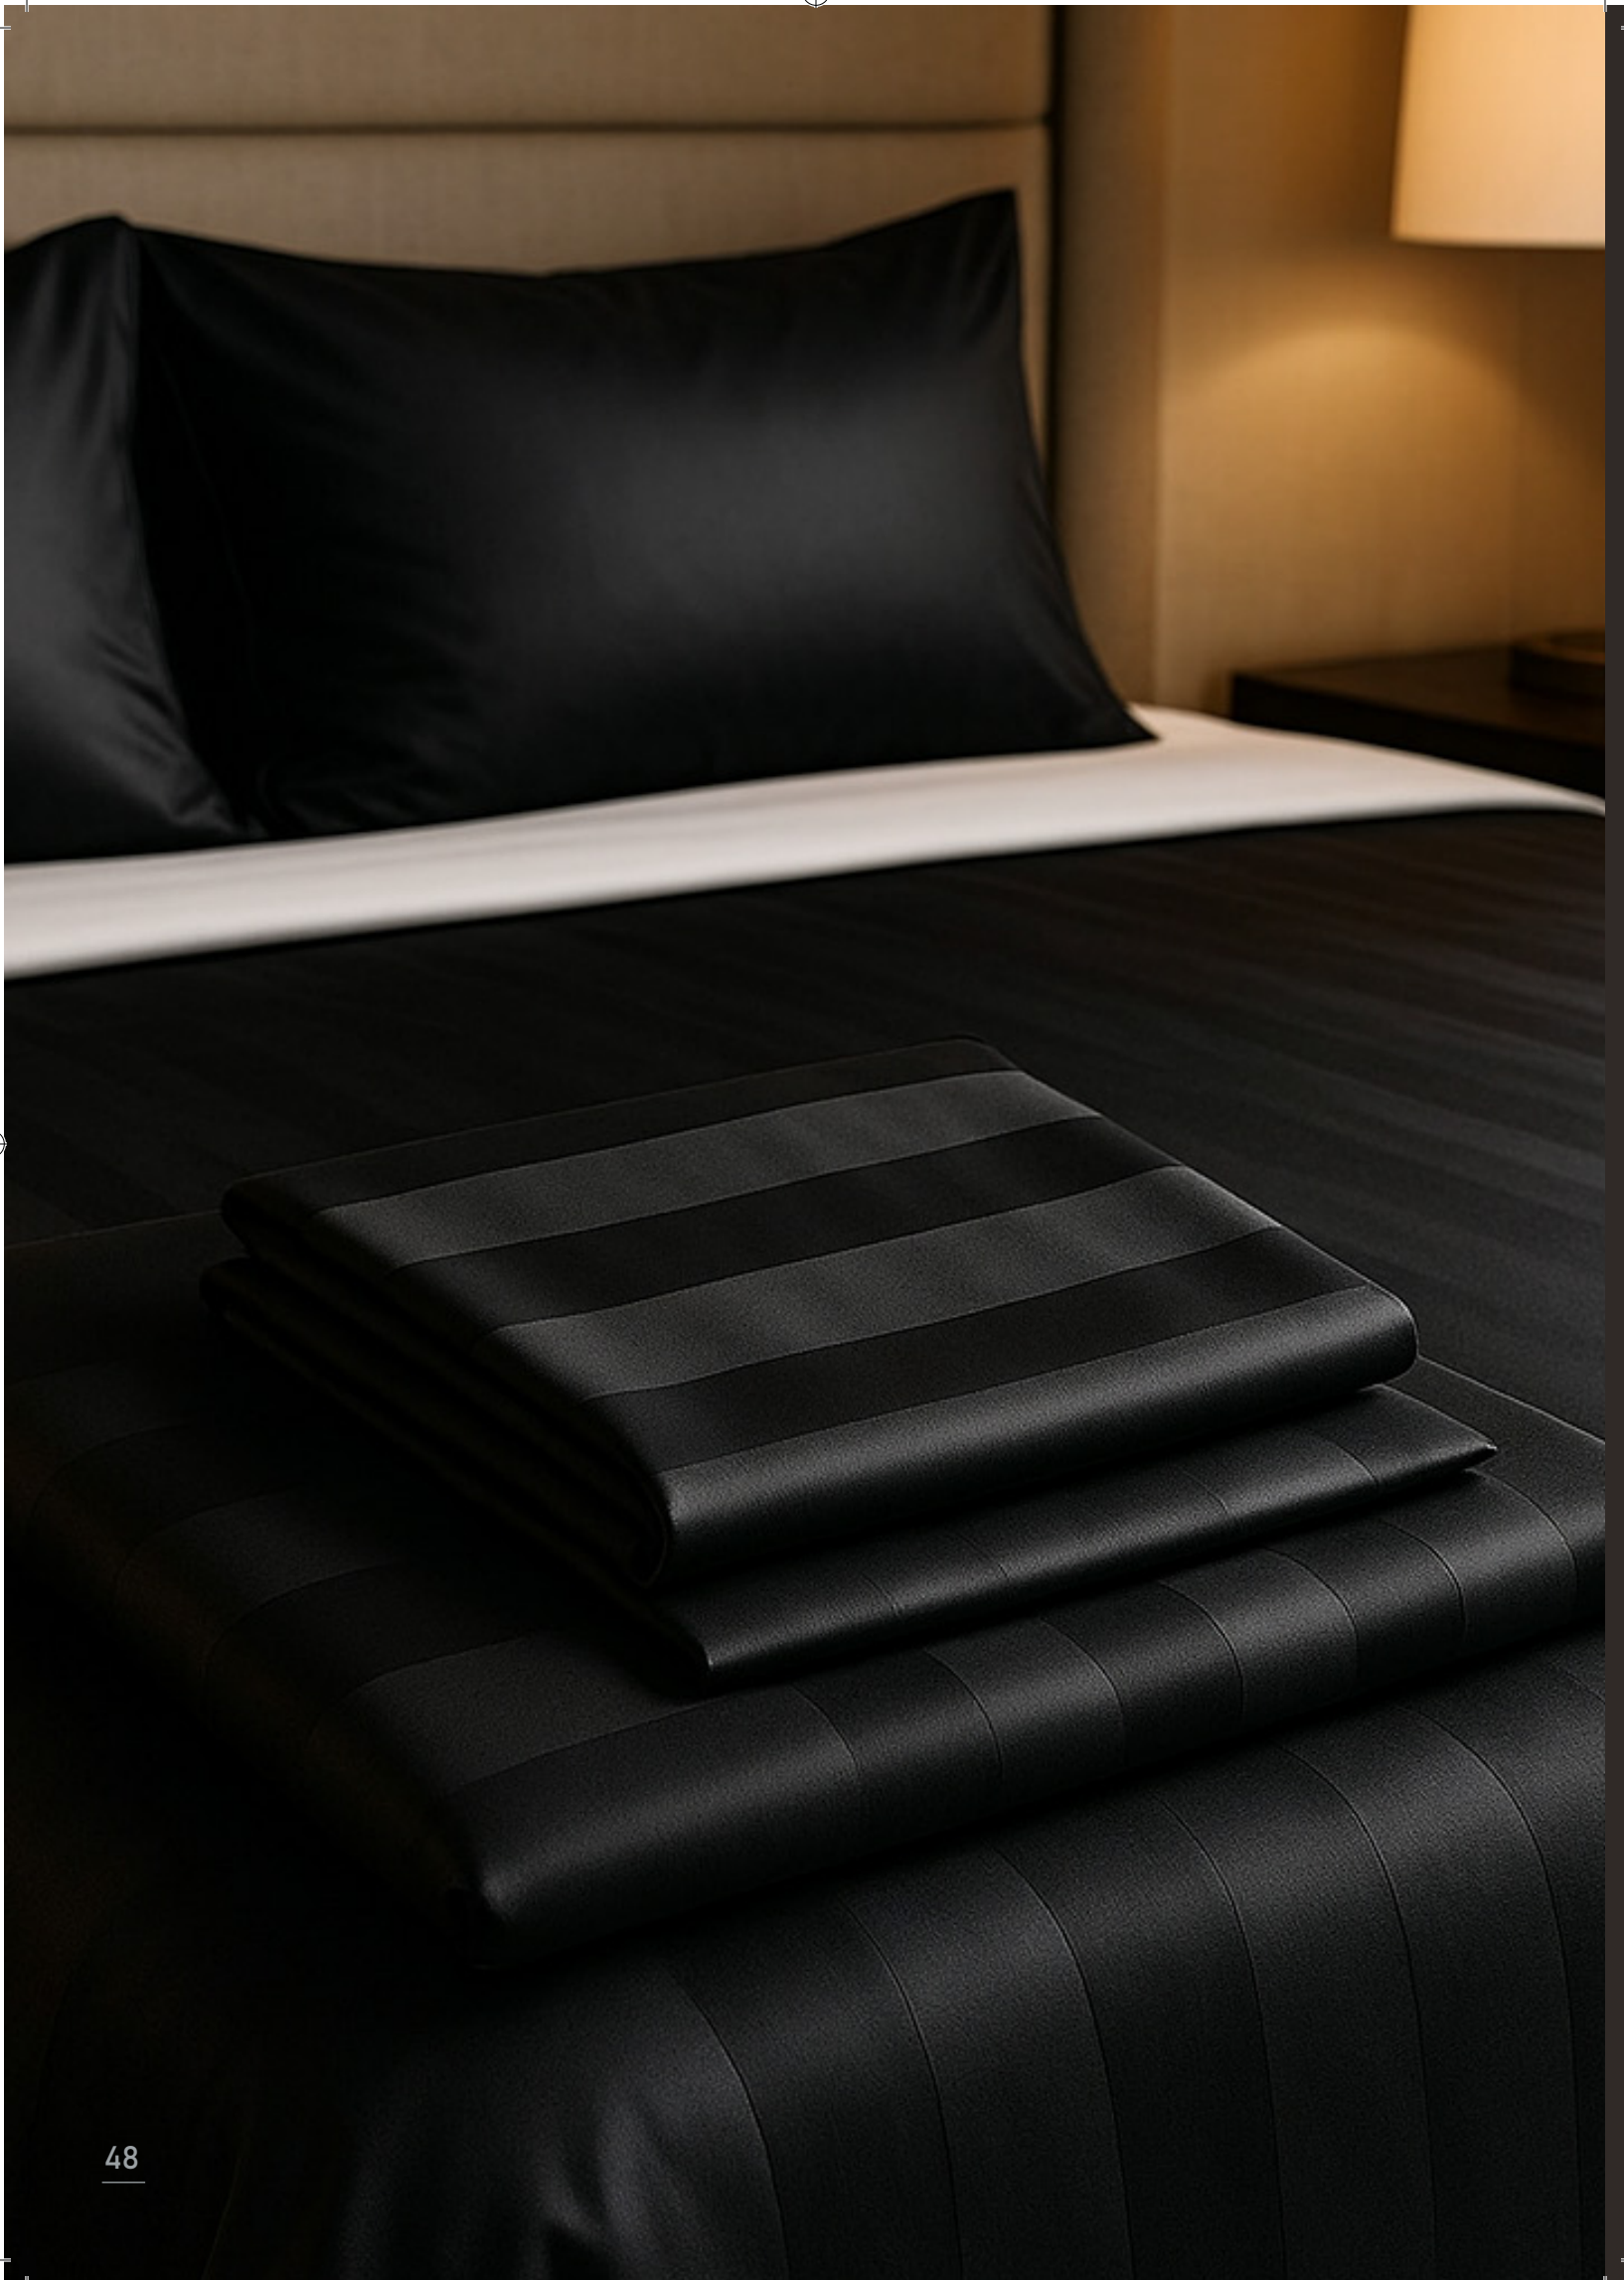

Additional charge of € 1.00 - € 5.00 depending upon extent of customized embroidery

C A T A L O G U E

BED LINEN

COLLECTIONS

ULTRA-LUXE LUXURIOUS

LUXE SILKY TOUCH

CORPORATE SOFT FINISH

Ultra-luxe Satin Stripe